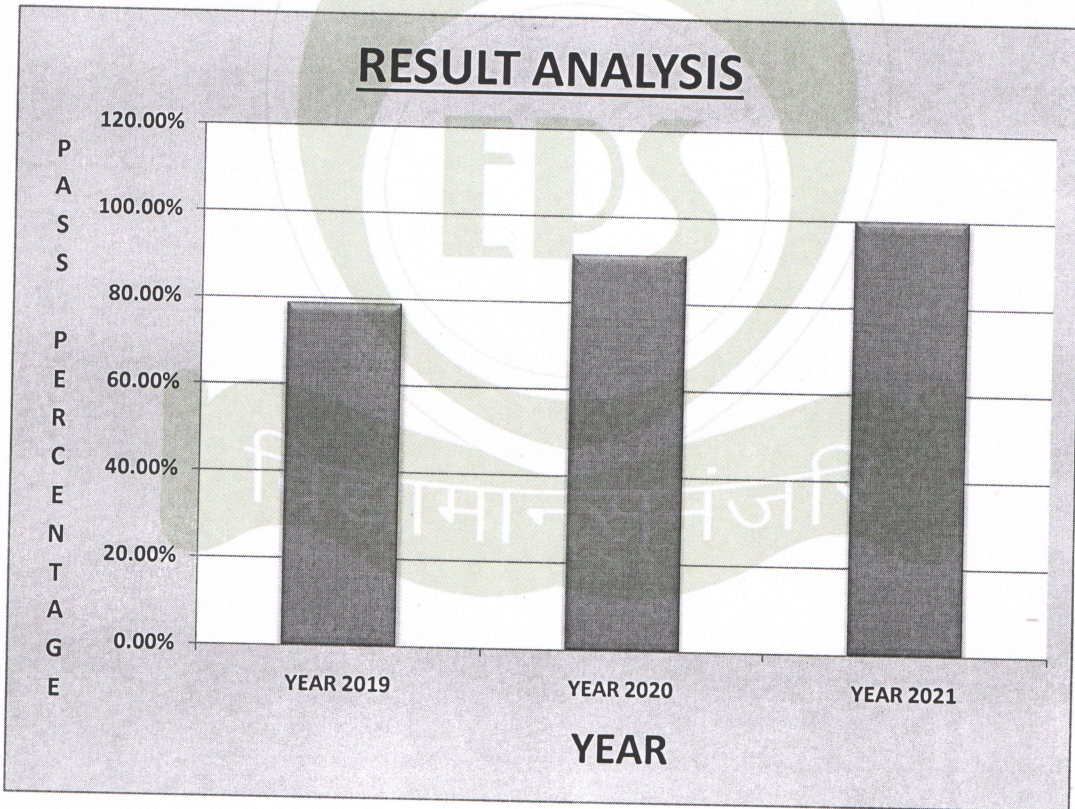

Result Analysis			
	2019	2020	2021
Total No. of Appeared Students	66	138	127
Total No. of Pass Students	52	126	127
Total No. of Comp. Students	14	12	0
Pass Percentage	78.8 %	91.3 %	100%
Highest Percentage (Topper)	91.2 % (Mahek Singh)	94.4 % (Pratibha Singh)	95.2 % (Shubham Dey)